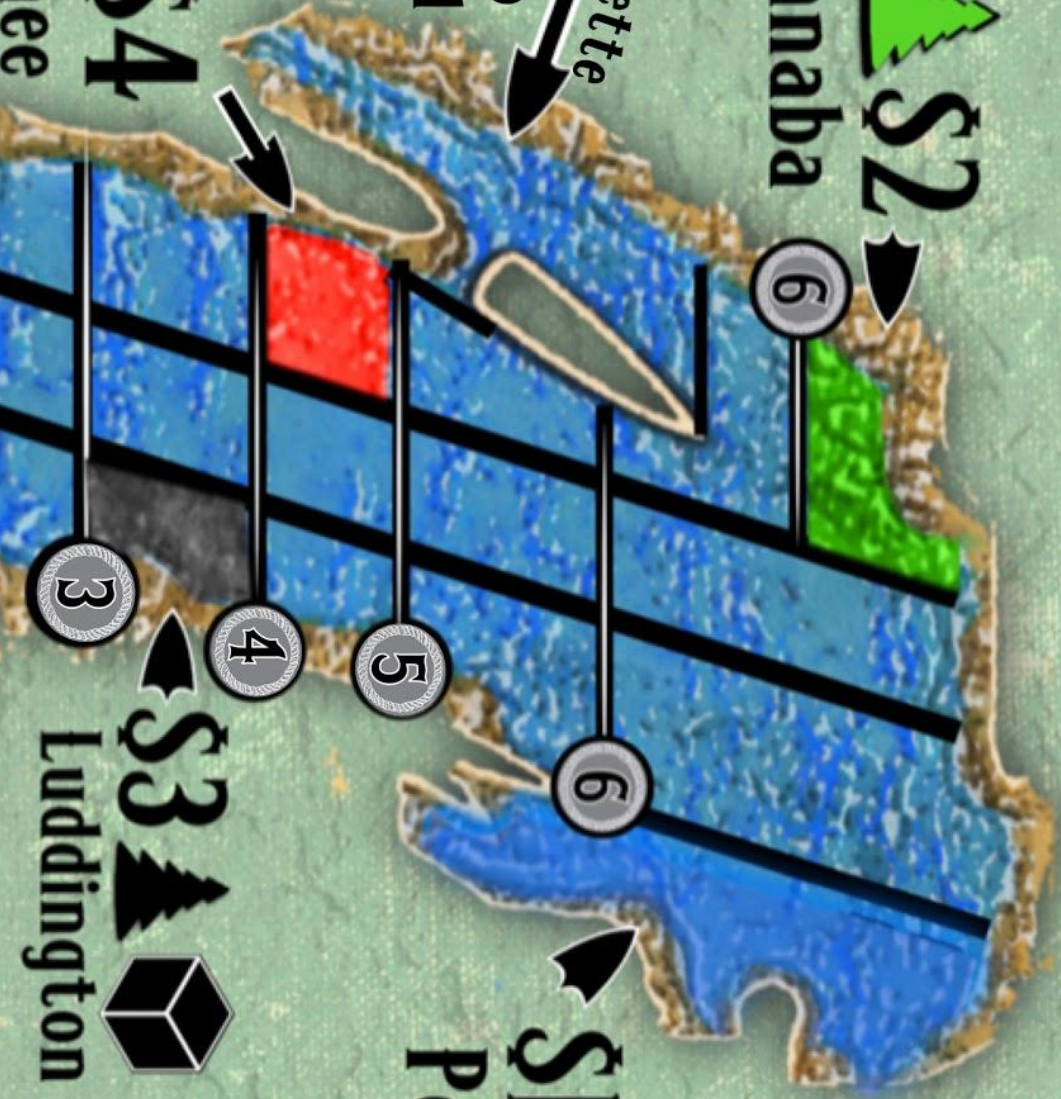

Maximum
Ship
 Movement is 3+

Wind Speed

With a wind speed of
5 or 6
 a storm hits in area...

GIFTS

  **\$2**

Escanaba

Marinette

Ship Yard

  **\$4**

Kewaunee

\$1

Petosky

\$3

Luddington

GIFTS

GIFTS

+\$3

per tree.

CHICAGO
Next Round
.....

\$5

Muskegon

Gary

Always pays

\$4

per tree.

• Days til Christmas •

12

11

10

9

8

7